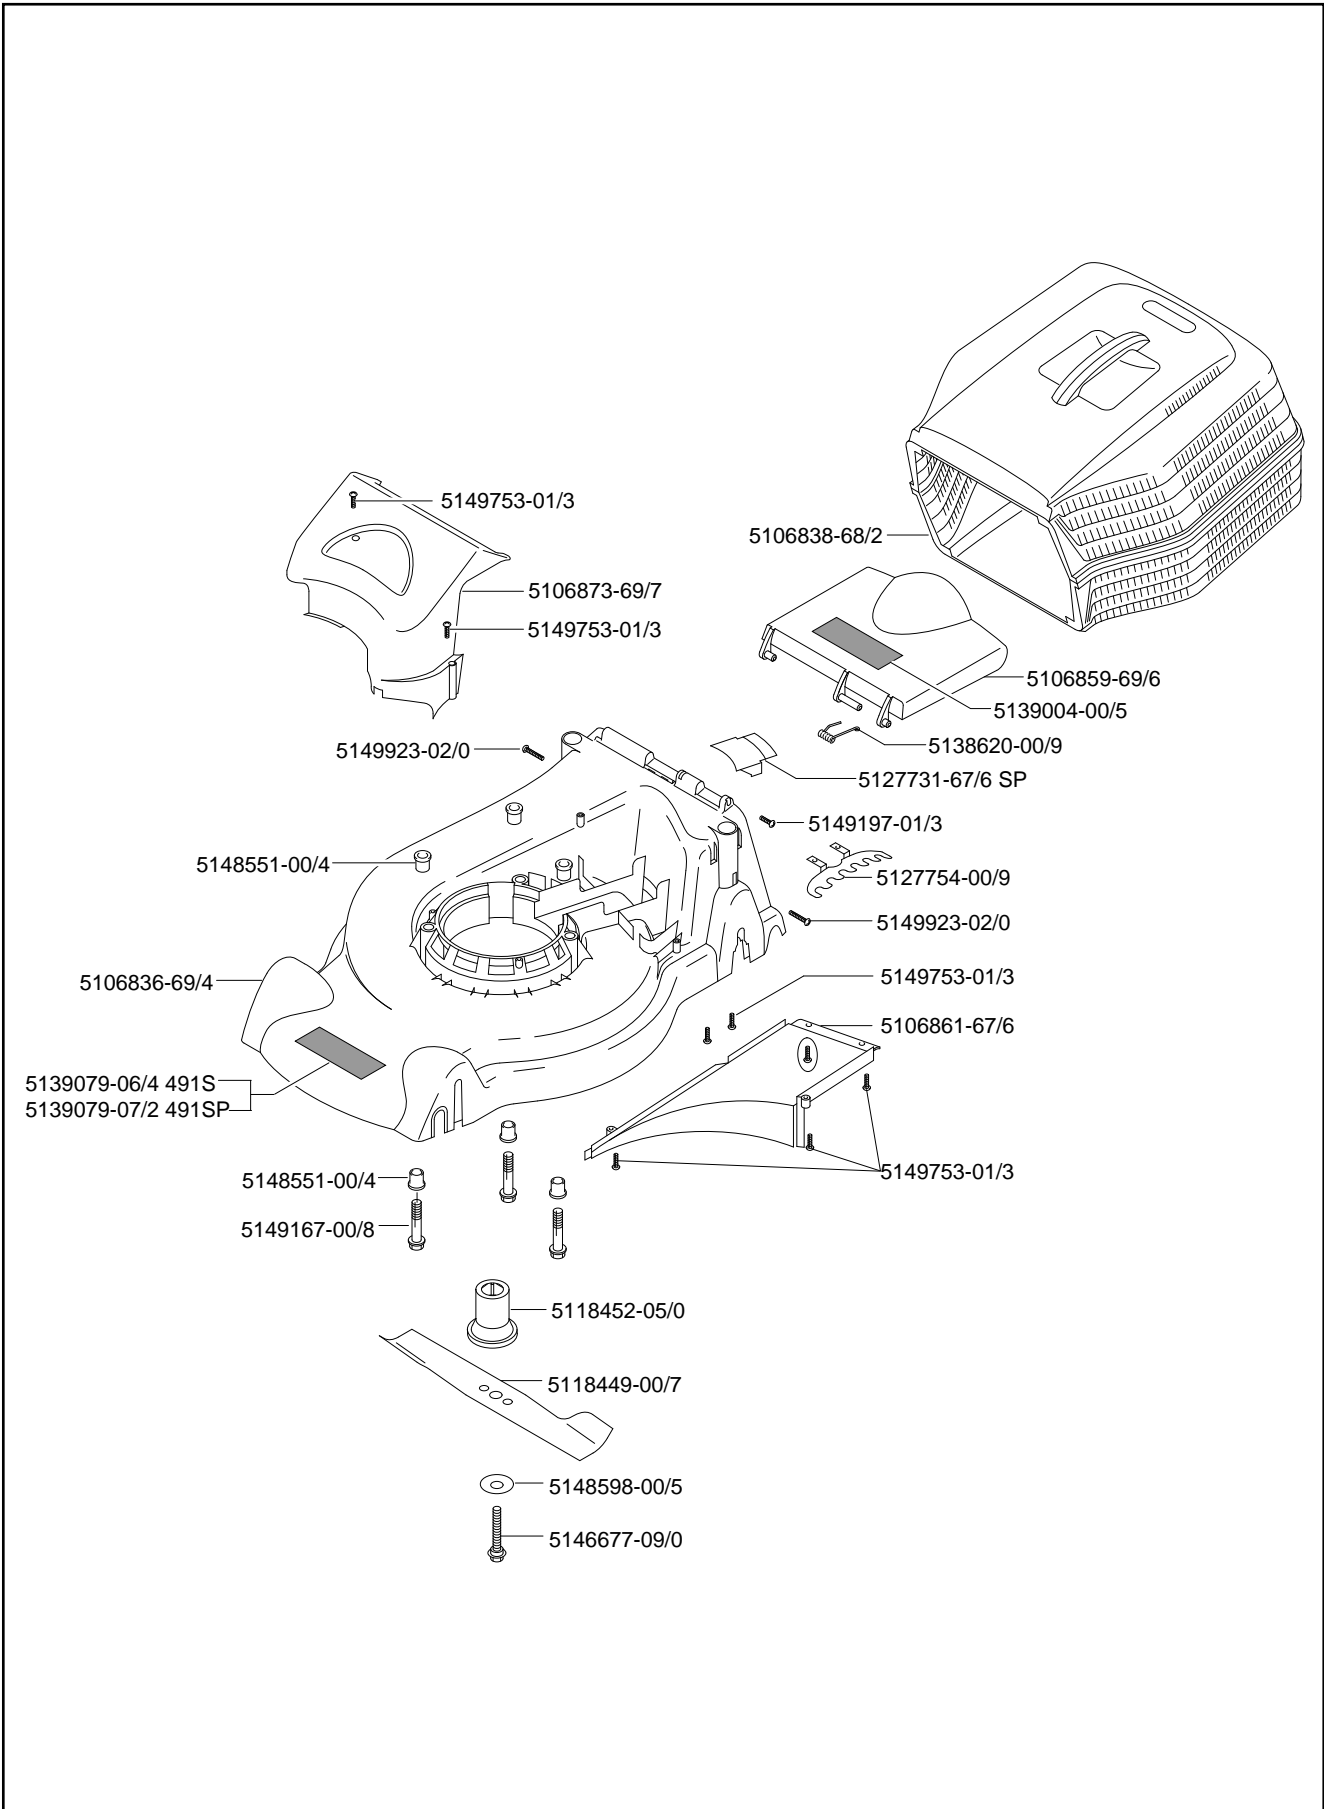

MODEL Partner 491 Range

9644614-51
491S

9644615-51
491SP

ILLUSTRATED PARTS LIST

Models 491S

Models 491SP

FLYMO & PARTNER OUTDOOR PRODUCTS

PARTS

12c

P987023

MODEL Partner 491 Range

9644614-51
491S

9644615-51
491SP

ILLUSTRATED PARTS LIST

MODEL Partner 491 Range

9644614-51
491S

9644615-51
491SP

ILLUSTRATED PARTS LIST

Model 491S

Model 491SP