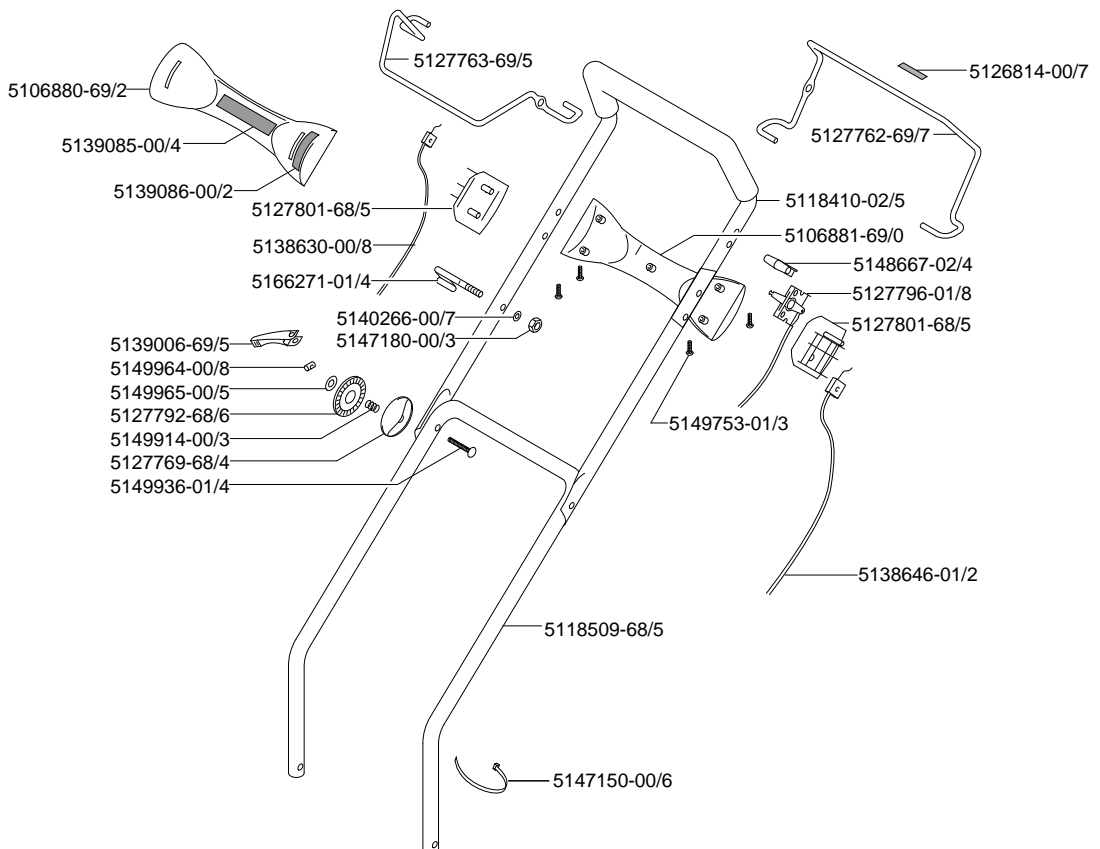

MODEL Partner 491 Range

9644614-51
491S

9644615-51
491SP

ILLUSTRATED PARTS LIST

Models 491S

Models 491SP

FLYMO & PARTNER OUTDOOR PRODUCTS

PARTS

12c

P987023

MODEL Partner 491 Range

9644614-51
491S

9644615-51
491SP

ILLUSTRATED PARTS LIST

MODEL Partner 491 Range

9644614-51
491S

9644615-51
491SP

ILLUSTRATED PARTS LIST

Model 491S

Model 491SP