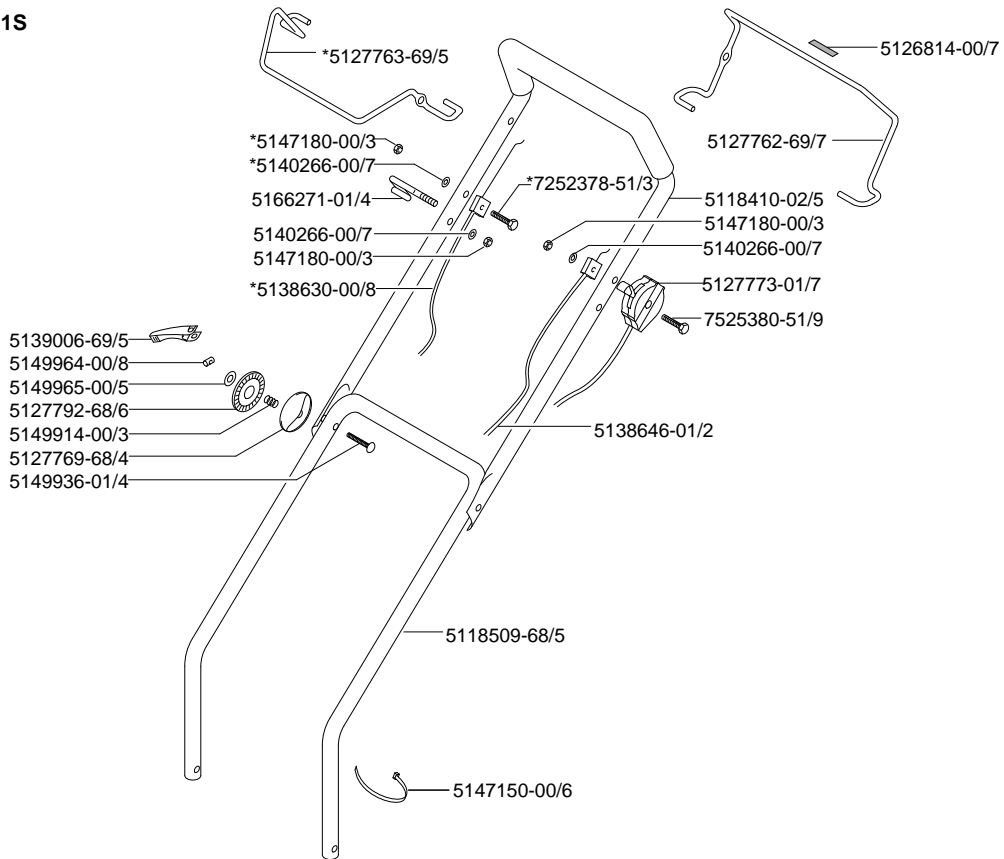

MODEL Partner 491 Range

9644614-51
491S

9644615-51
491SP

ILLUSTRATED PARTS LIST

Models 491S

Models 491SP

FLYMO & PARTNER OUTDOOR PRODUCTS

PARTS

12c

P987023

MODEL Partner 491 Range

9644614-51
491S

9644615-51
491SP

ILLUSTRATED PARTS LIST

MODEL Partner 491 Range

9644614-51
491S

9644615-51
491SP

ILLUSTRATED PARTS LIST

Model 491S

Model 491SP