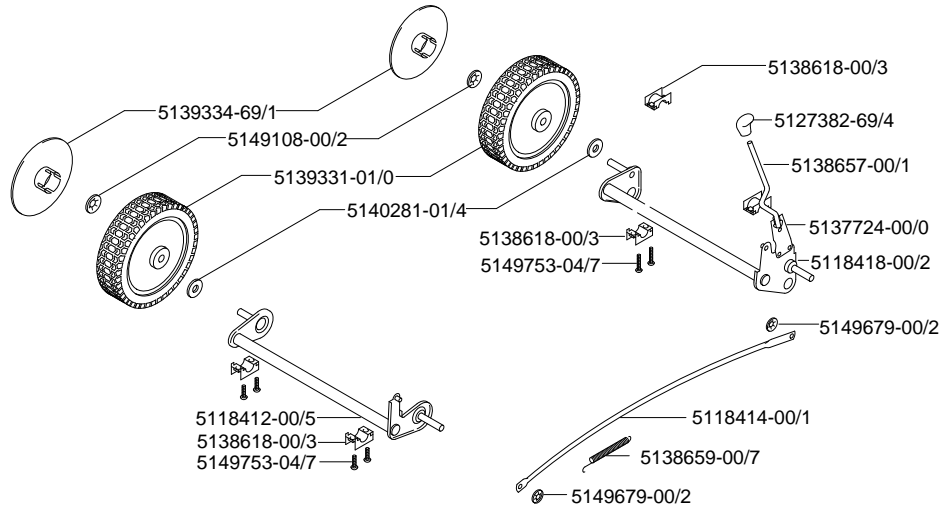

MODEL Partner 491 Range

9644614-51
491S

9644615-51
491SP

ILLUSTRATED PARTS LIST

Models 491S

Models 491SP

FLYMO & PARTNER OUTDOOR PRODUCTS

PARTS

12c

P987023

MODEL Partner 491 Range

9644614-51
491S

9644615-51
491SP

ILLUSTRATED PARTS LIST

MODEL Partner 491 Range

9644614-51
491S

9644615-51
491SP

ILLUSTRATED PARTS LIST

Model 491S

Model 491SP